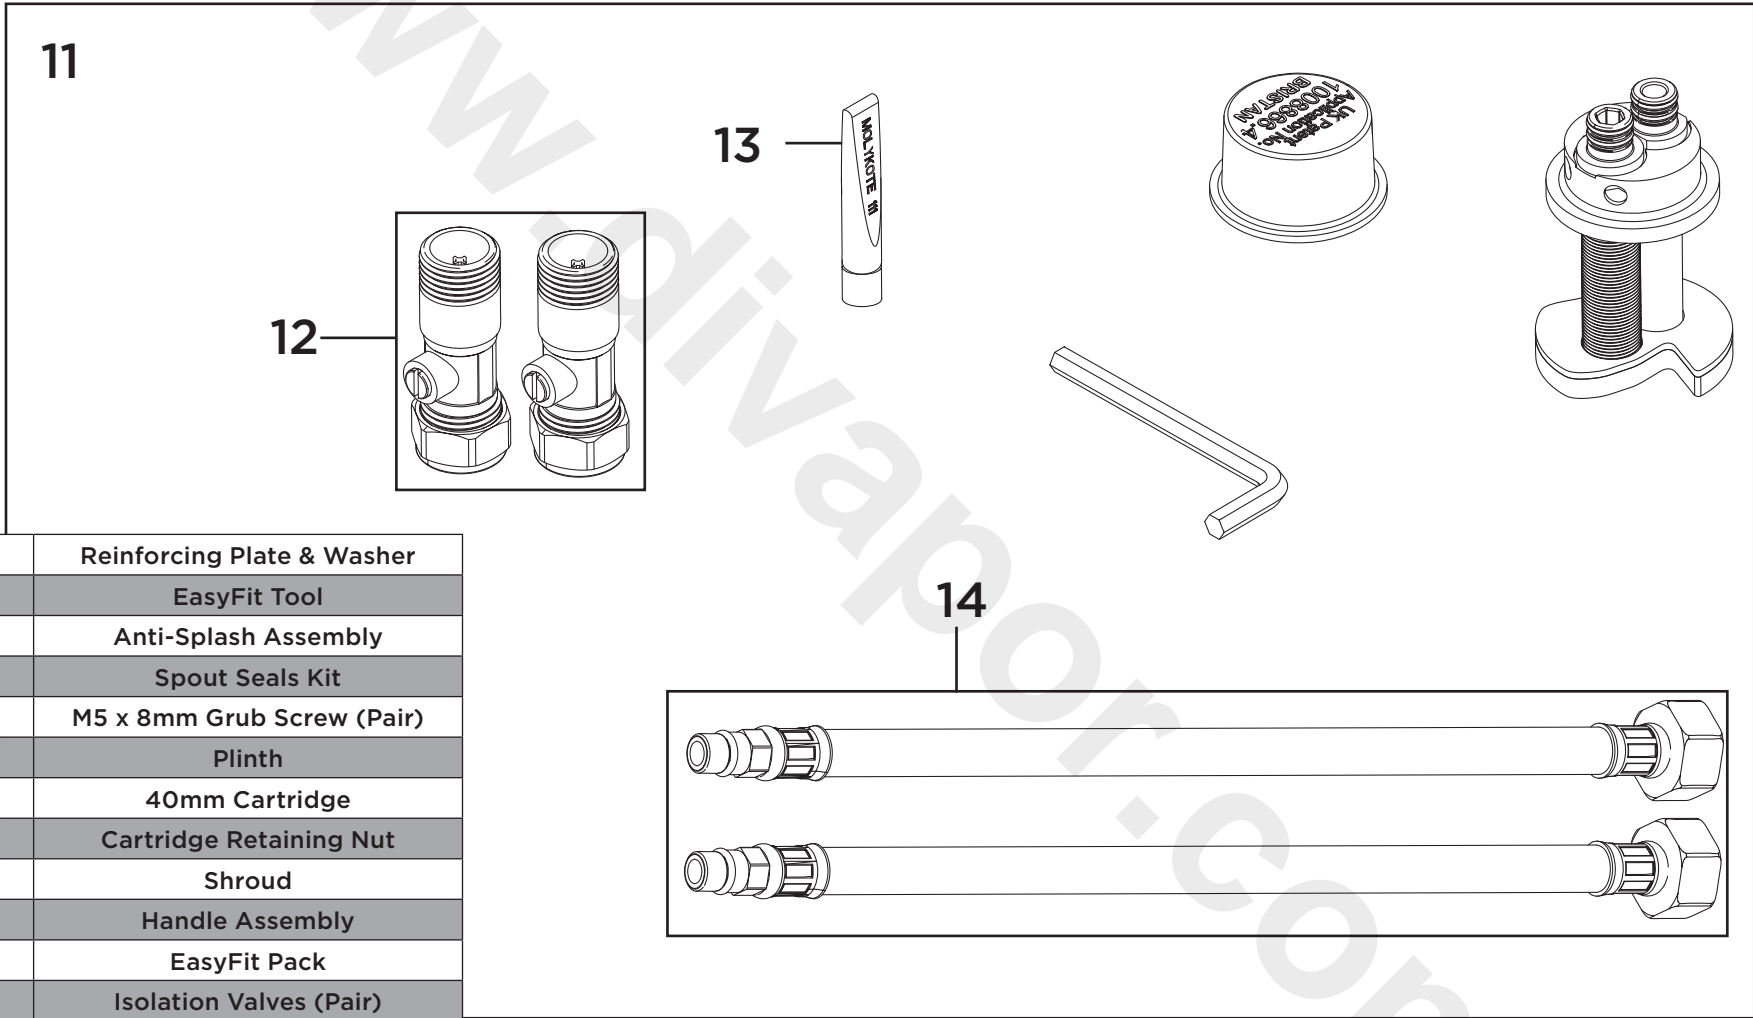

**Product Code:** RS SNKSL EF C  
**Revision:** D2

1	Reinforcing Plate & Washer
2	EasyFit Tool
3	Anti-Splash Assembly
4	Spout Seals Kit
5	M5 x 8mm Grub Screw (Pair)
6	Plinth
7	40mm Cartridge
8	Cartridge Retaining Nut
9	Shroud
10	Handle Assembly
11	EasyFit Pack
12	Isolation Valves (Pair)
13	Molykote Grease
14	1/2" BSP Flexible Tails (Pair)