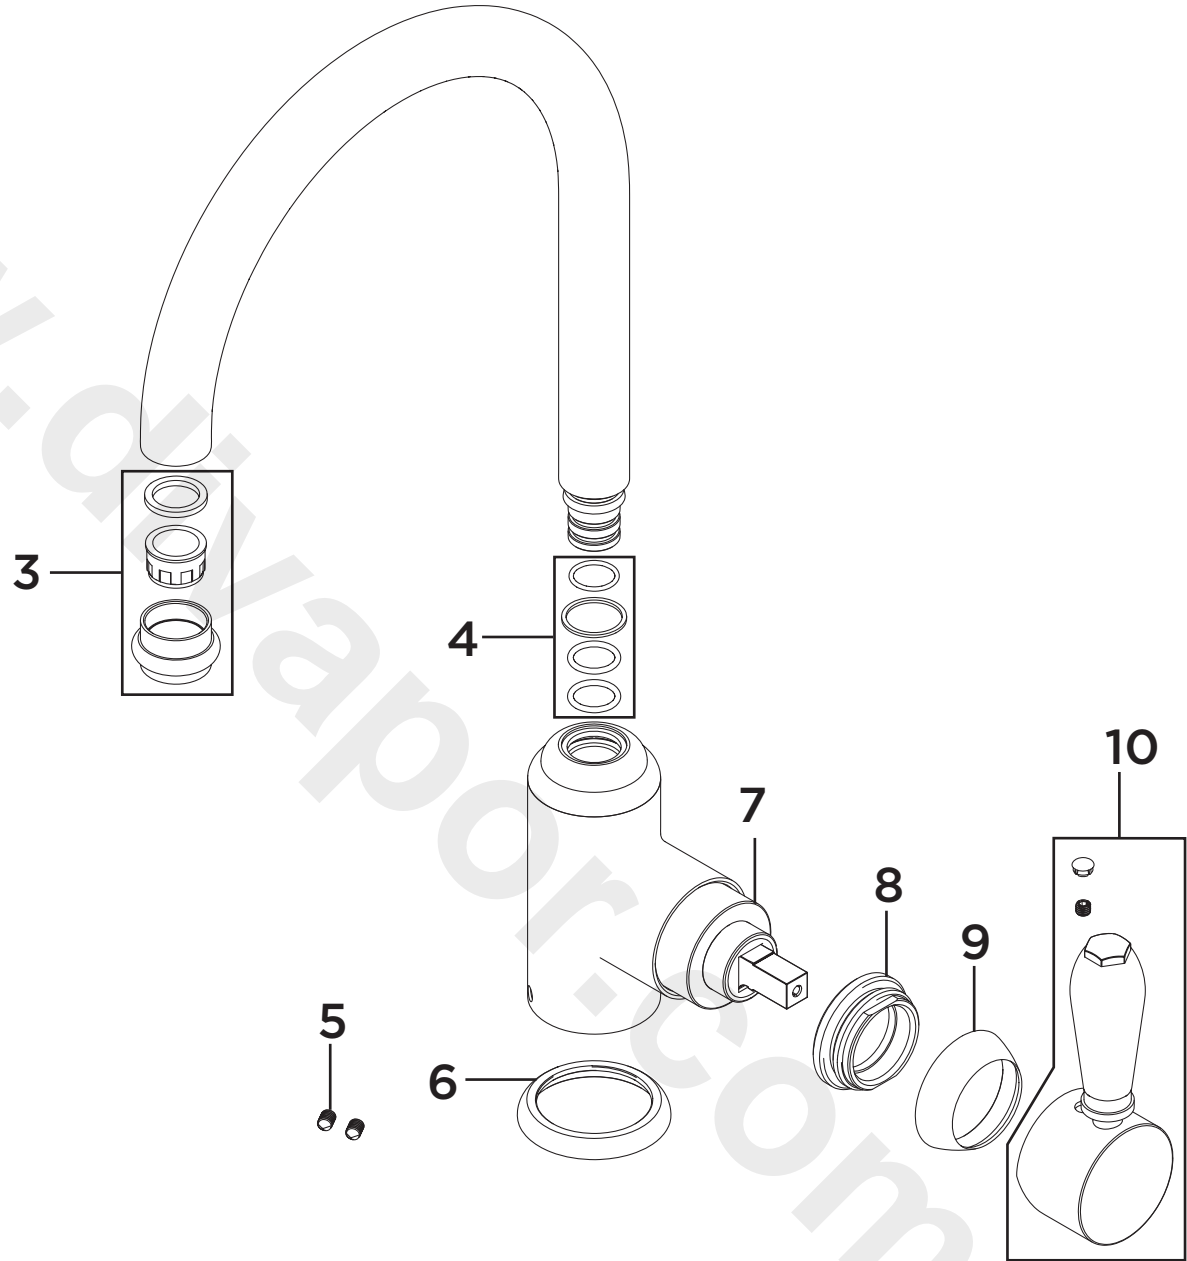

**Product Code:** RS SNKSL EF C  
**Revision:** D2

1	Reinforcing Plate & Washer
2	EasyFit Tool
3	Anti-Splash Assembly
4	Spout Seals Kit
5	M5 x 8mm Grub Screw (Pair)
6	Plinth
7	40mm Cartridge
8	Cartridge Retaining Nut
9	Shroud
10	Handle Assembly
11	EasyFit Pack
12	Isolation Valves (Pair)
13	Molykote Grease
14	1/2" BSP Flexible Tails (Pair)